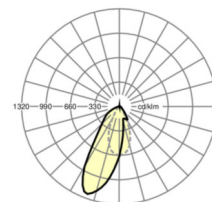

Heat-resistant cables with 2 fixed, 3-pin quick-fit rapid installation plug connectors with toolless phase pre-selection and locating finger.

CHARACTERISTICS

Order number	18650104100
EAN number	4020863363124
Commodity code	94051190
Certification mark	IP 64, Protection class I, ENEC10 VDE, F, D, HACCP DIN10500/Food/IFS-application-related suitability/BRC, Indoor, CE
Impact resistance (IK rating)	IK03 (-20°C bis 45°C)
Ambient temperatur	ta -20°C to 45°C
Warranty period	5 years
State funding programs	BEG - Federal funding for efficient buildings (valid only for Germany)

ELECTRICAL ENGINEERING

Controller	Electronic driver (1 pcs.)
System output	26W
Mains voltage	230V/50Hz
Energy efficiency class/light source	D

LIGHTING TECHNOLOGY

Placement	LED, Colour rendering/Light colour CRI ≥ 80 / 4000K
Colour tolerance (MacAdam)	3SDCM
Photobiological safety (Luminaire)	RG1
Nominal luminous flux	4358lm
LED service life	50000h L80/B10 (Tq 45°C)
Luminaire luminous efficiency	170lm/W
Beam angle	20°
UGR lat./long.	16.0 / 19.2

MECHANICS

Housing colour	traffic white RAL 9016
Dimensions (LxWxH/DxH)	1531mm x 55mm x 37mm
Weight (net)	1.9kg
Type of installation	Mounting rail system installation

Dimensions

L	1531 mm	Length
B	55 mm	Width
H	37 mm	Height

DEEP-LINK

<https://www.regiolux.de/en/article/18650104100>

Reference	LED 4000lm 840
ηLB	100 %
Φ ↓/↑	98 % / 2 %
UGR lat./long.	16.0 / 19.2